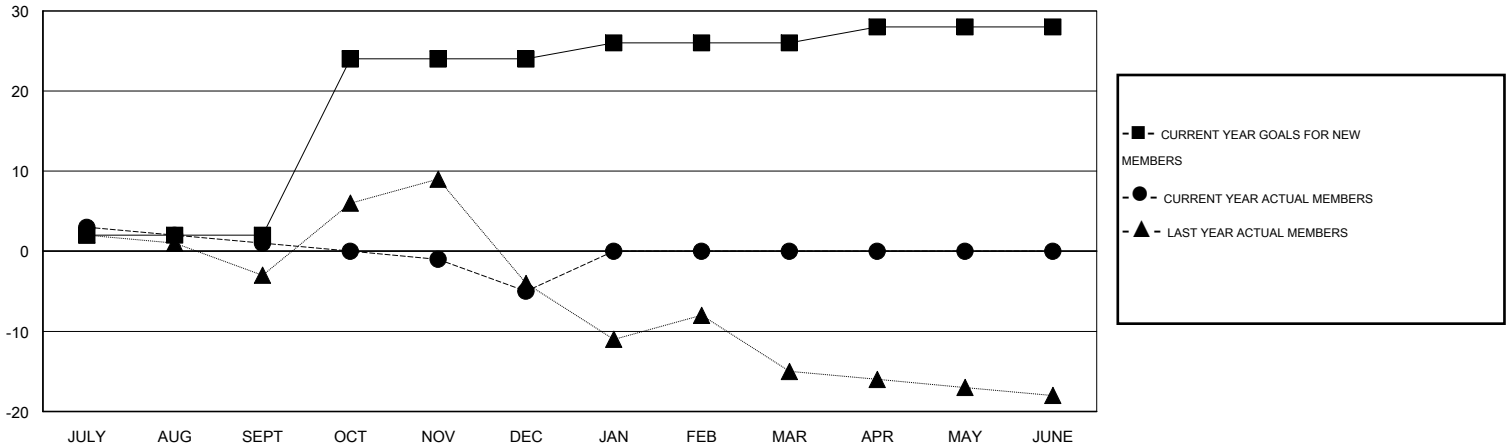

# MONTHLY MEMBERSHIP PROGRESS REPORT

District 123

Results as of: 12/31/2015

GMT: MIKLOS HORVATH

LOCATION RUSSIAN FEDERATION

GMT CA 4

Clubs					Members				
RESULTS FOR 2015-2016					RESULTS FOR 2015-2016				
QUARTER	NEW CLUB GOAL	NEW CLUBS	DROPPED CLUBS	NET GAIN/LOSS	QUARTER	NEW MEMBER GOAL	CHARTER AND NEW MEMBERS ADDED	DROPPED MEMBERS	NET GAIN/LOSS
JULY/AUG/SEPT	0	0	0	0	JULY/AUG/SEPT	2	4	3	1
OCT/NOV/DEC	1	0	0	0	OCT/NOV/DEC	22	6	12	-6
JAN/FEB/MAR	0	0	0	0	JAN/FEB/MAR	2	0	0	0
APR/MAY/JUNE	0	0	0	0	APR/MAY/JUNE	2	0	0	0

GOALS AND ACTUAL NEW CLUBS CUMULATIVE

GOALS AND ACTUAL MEMBERS CUMULATIVE

DROPPED CLUBS: 0	4 CLUBS OF 20 ADDED 1 OR MORE NEW MEMBERS	<u>GENDER DISTRIBUTION</u>	
<u>DROPPED MEMBERS</u>		MALE	131 (55.74%)
DECEASED	0	FEMALE	104 (44.26%)
CLUB CANCELLED	0	<u>FAMILY UNIT MEMBERS</u> 15	
OTHER	15	<u>HEAD OF HOUSEHOLD</u> 6	
TOTAL	15	<u>NON-HEAD OF HOUSEHOLD</u> 9	